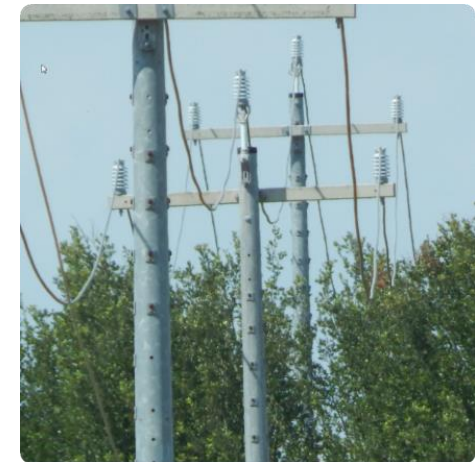

# OUTAGE CAUSES

**TXDOT Light Pole Installed Where Contact With Powerlines Occurred During High Winds. IH10 & Ranchland View**

**18-Wheeler Snagged Telecom Line, Fracturing Utility Pole & Pulling Overhead Powerlines Down. IH10 Crossing @ Les Pfeiffer. Similar incident Occurred In Raintree Woods Neighborhood**

**Lightning – damaged cross arm**

**Animals**

**Trees touching lines**