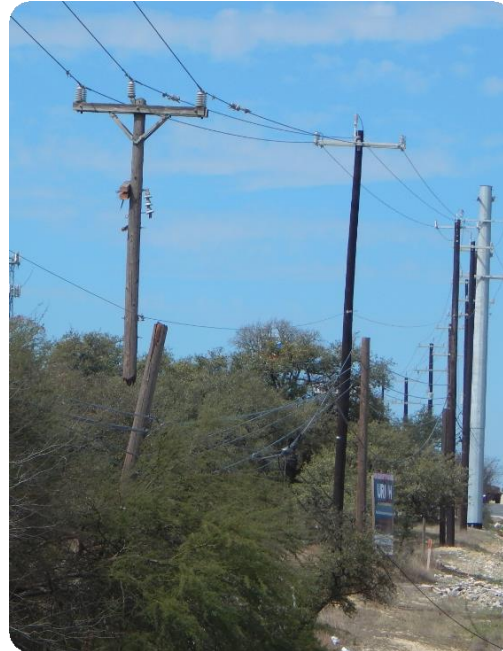

# OUTAGE CAUSES

**TXDOT Light Pole Installed Where Contact With Powerlines Occurred During High Winds. IH10 & Ranchland View**

**18-Wheeler Snagged Telecom Line, Fracturing Utility Pole & Pulling Overhead Powerlines Down. IH10 Crossing @ Les Pfeiffer. Similar incident Occurred In Raintree Woods Neighborhood**

**Lightning – damaged cross arm**

**Animals**

**Trees touching lines**