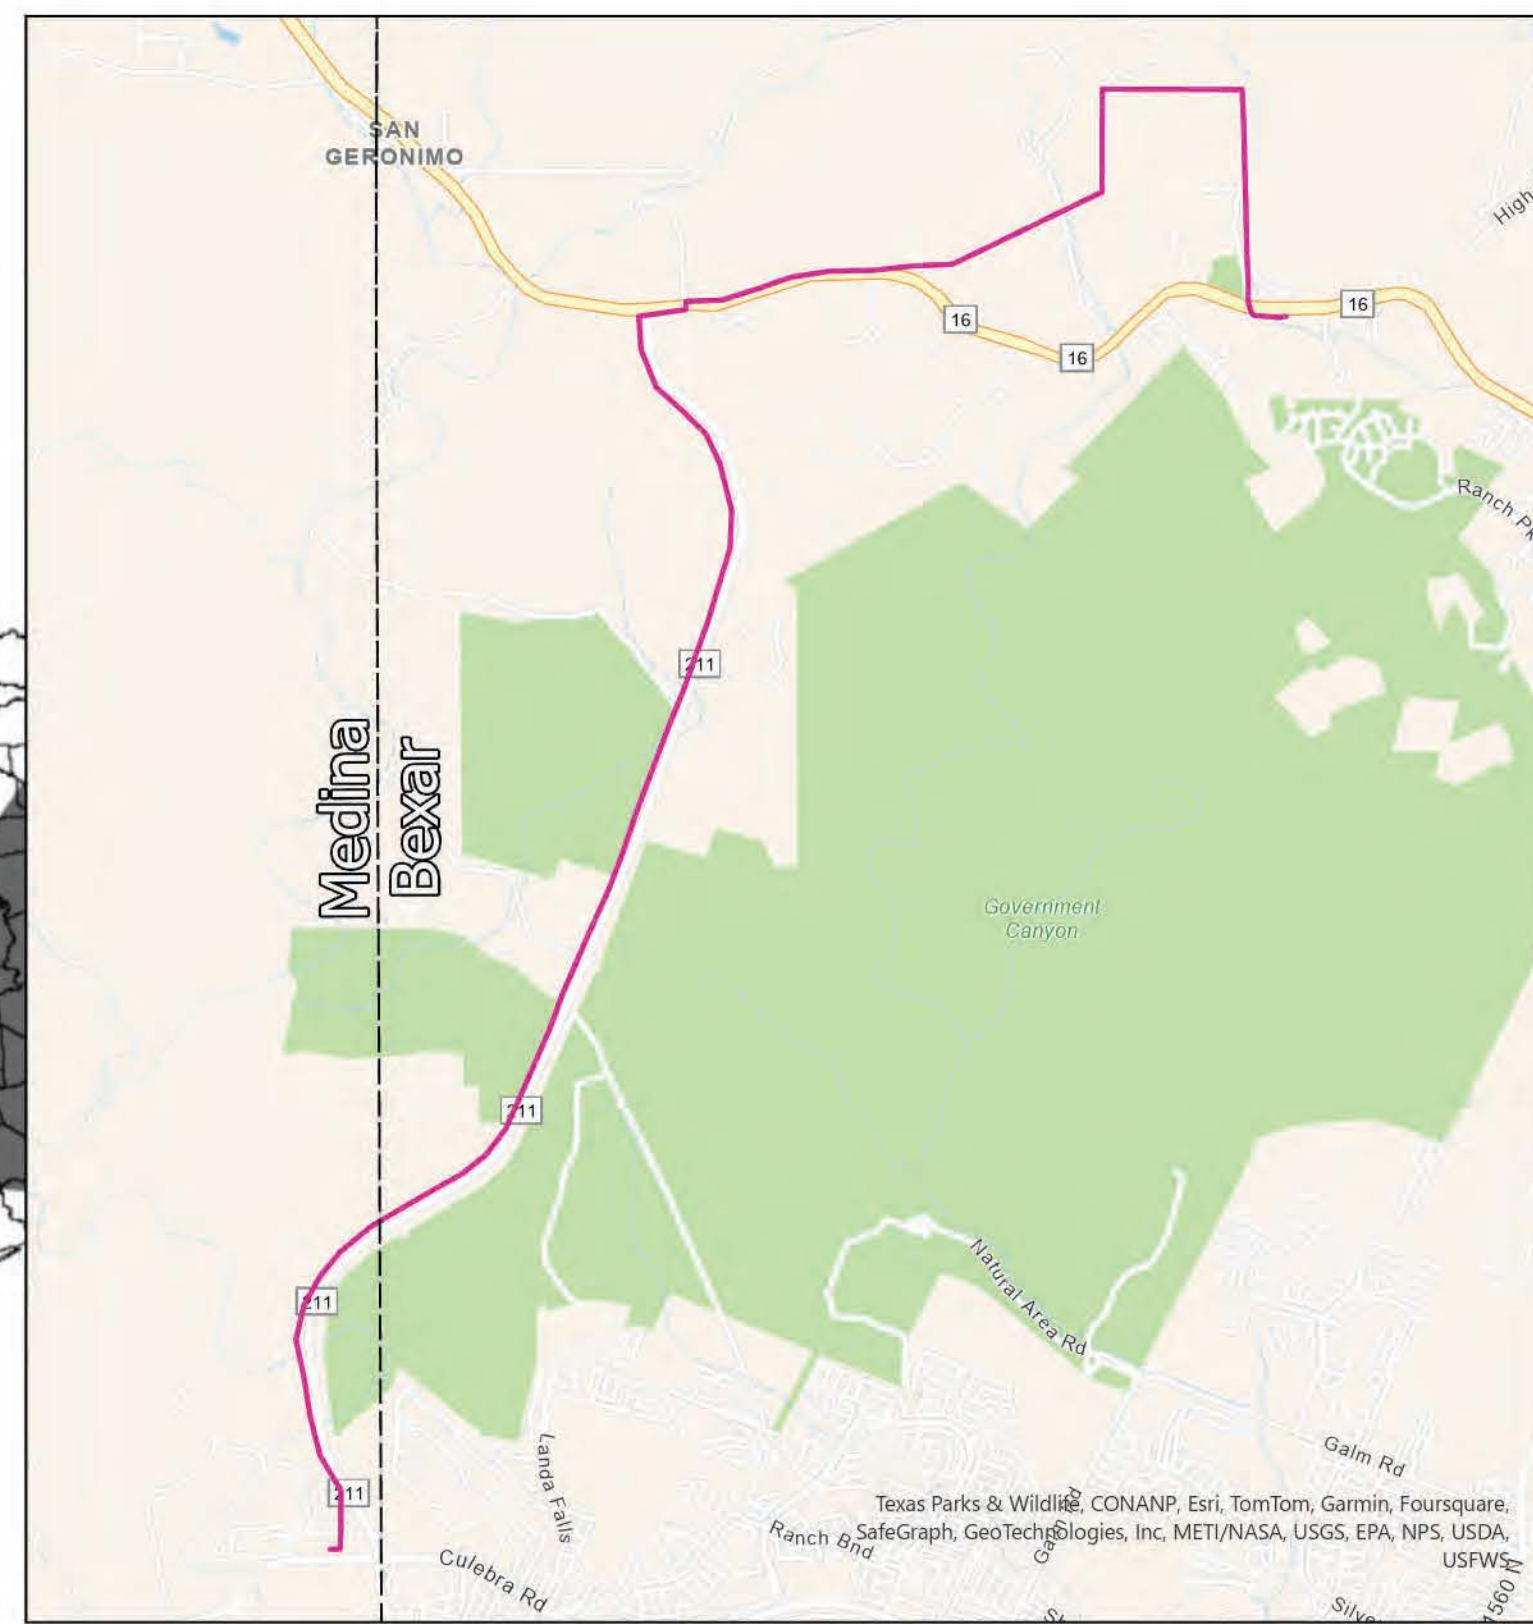

CPS Energy is the nation's largest municipally owned energy utility providing both natural gas and electric service. We serve more than 840,750 gas customers in and around San Antonio, the nation's seventh largest city. This map has been produced by CPS Energy for its own use. Accordingly, certain information, features or details may have been emphasized over others or may have been left out. CPS Energy does not warrant the accuracy of this map, either as to scale, accuracy or completeness.

Page Number: 1/16

## RANCHTOWN TO TALLEY RD

PROJECT FEATURES	
GRID INDEX	HABITABLE STRUCTURES
SEGMENTS	HABITABLE STRUCTURE #
PARCEL BOUNDARY	GRID PAGE #
138KV 50FT ADDITIONAL EASEMENT	COUNTY BOUNDARIES