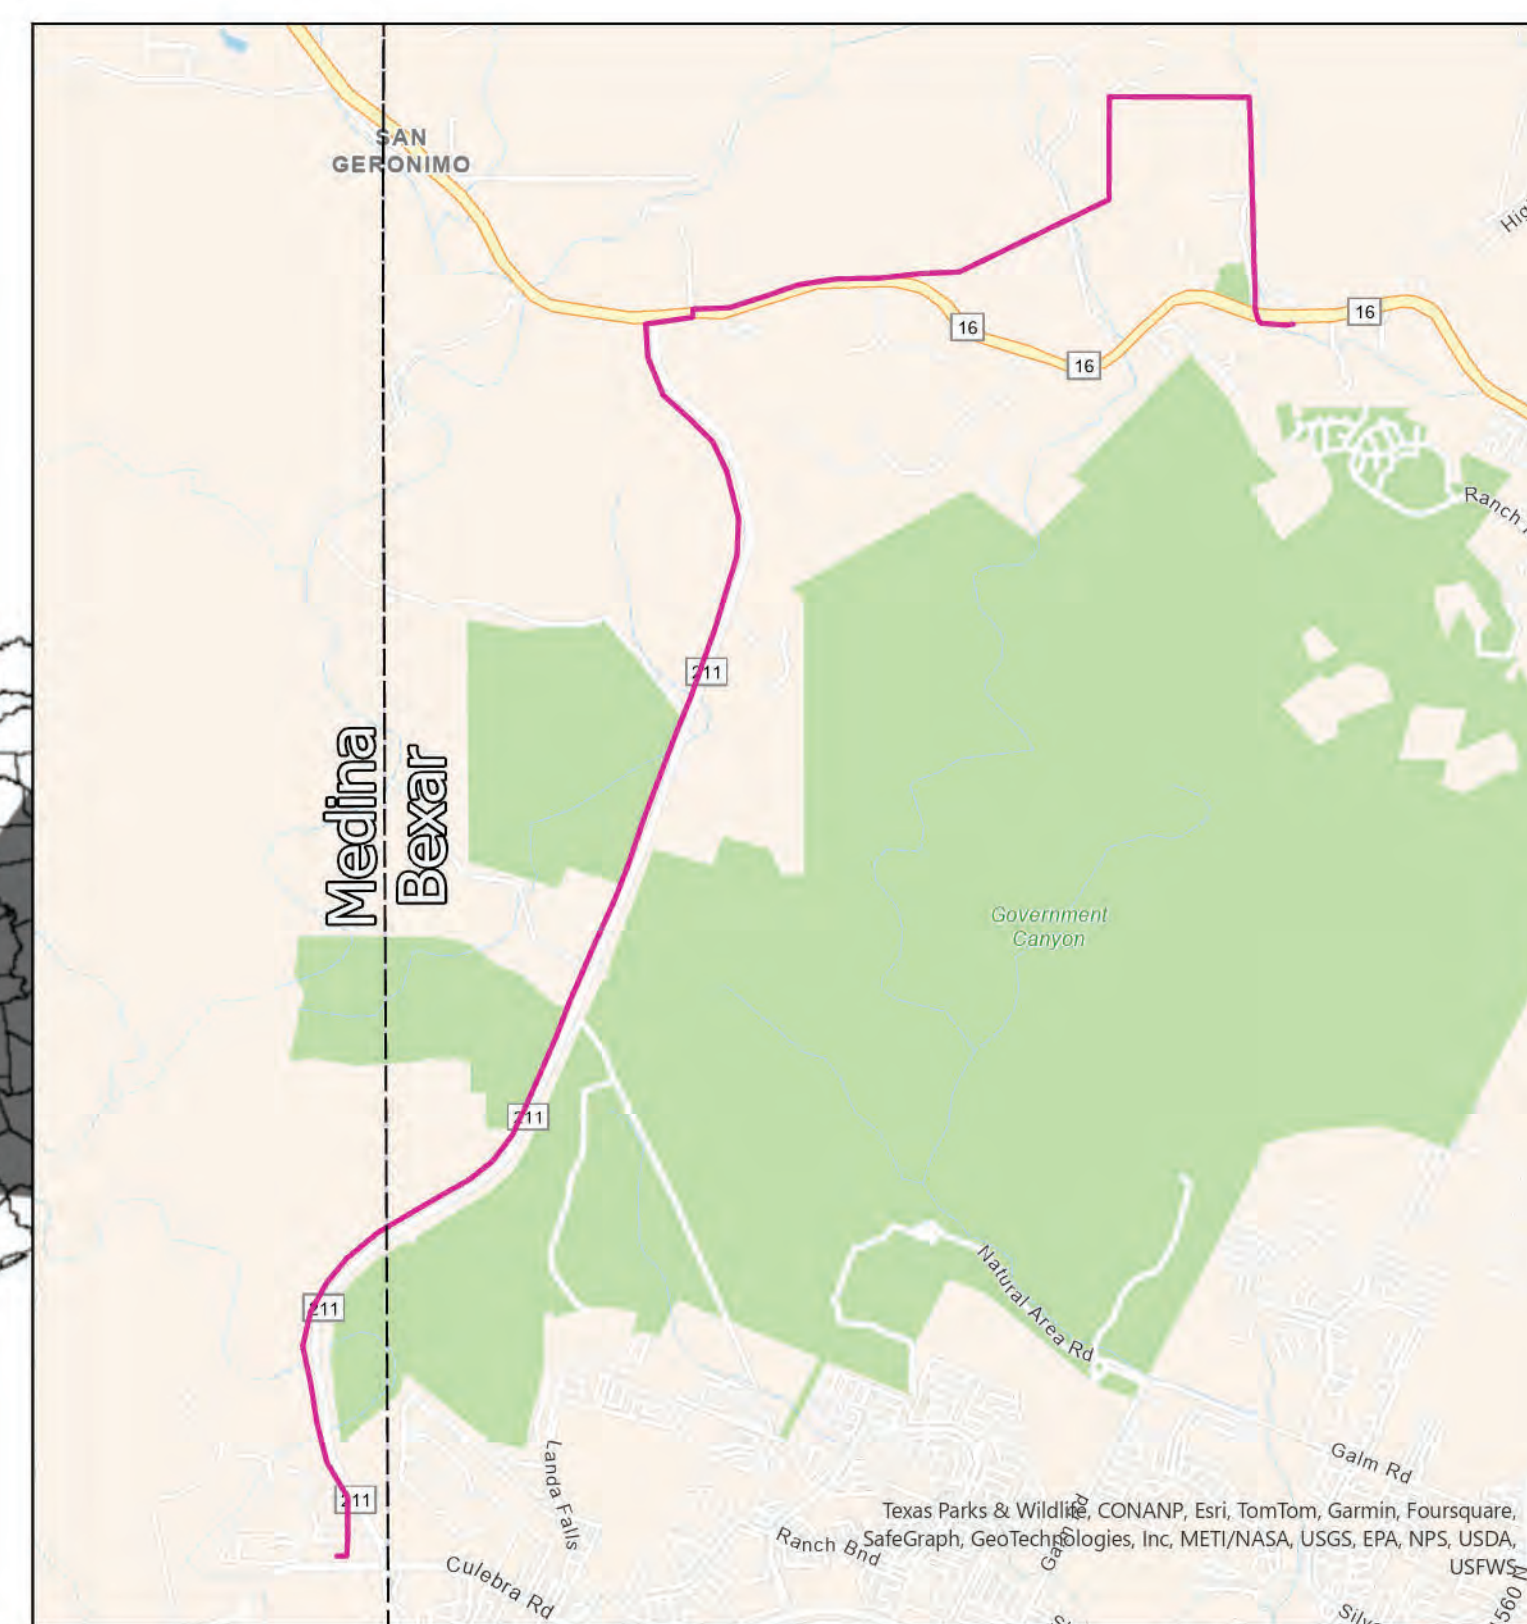

CPS Energy is the nation's largest municipally owned energy utility providing both natural gas and electric service. We serve more than 840,750 gas customers in and around San Antonio, the nation's seventh largest city. This map has been produced by CPS Energy for its own use. Accordingly, certain information, features or details may have been emphasized over others or may have been left out. CPS Energy does not warrant the accuracy of this map, either as to scale, accuracy or completeness.

Page Number: 15/16

RANCHTOWN TO TALLEY RD

PROJECT FEATURES	
GRID INDEX	HABITABLE STRUCTURES
SEGMENTS	HABITABLE STRUCTURE #
PARCEL BOUNDARY	GRID PAGE #
138KV 50FT ADDITIONAL EASEMENT	COUNTY BOUNDARIES