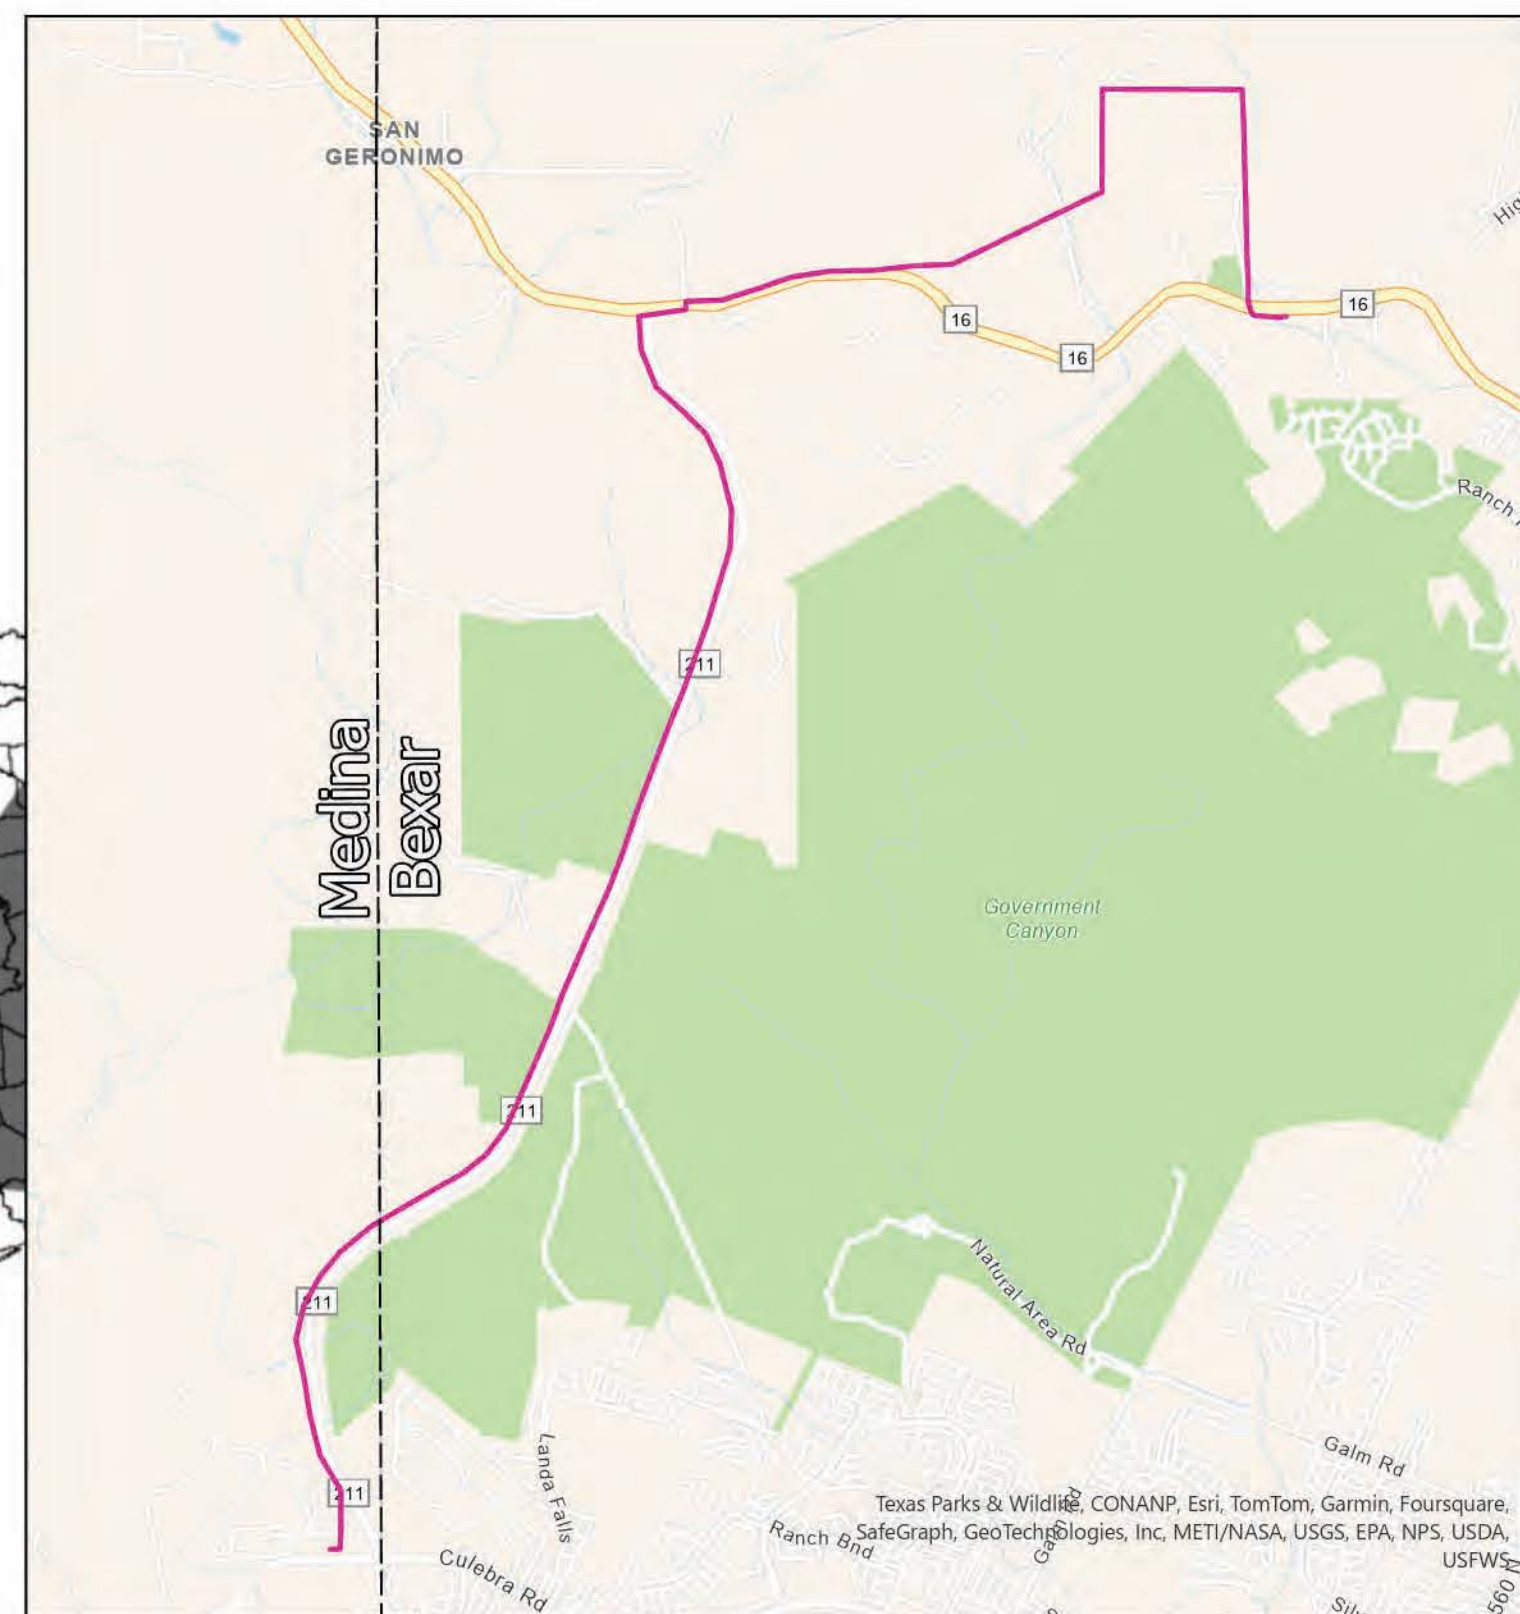

CPS Energy is the nation's largest municipally owned energy utility providing both natural gas and electric service. We serve more than 840,750 gas customers in and around San Antonio, the nation's seventh largest city. This map has been produced by CPS Energy for its own use. Accordingly, certain information, features or details may have been emphasized over others or may have been left out. CPS Energy does not warrant the accuracy of this map, either as to scale, accuracy or completeness.

Page Number: 2/16

RANCHTOWN TO TALLEY RD

PROJECT FEATURES	
GRID INDEX	HABITABLE STRUCTURES
SEGMENTS	HABITABLE STRUCTURE #
PARCEL BOUNDARY	GRID PAGE #
138KV 50FT ADDITIONAL EASEMENT	COUNTY BOUNDARIES