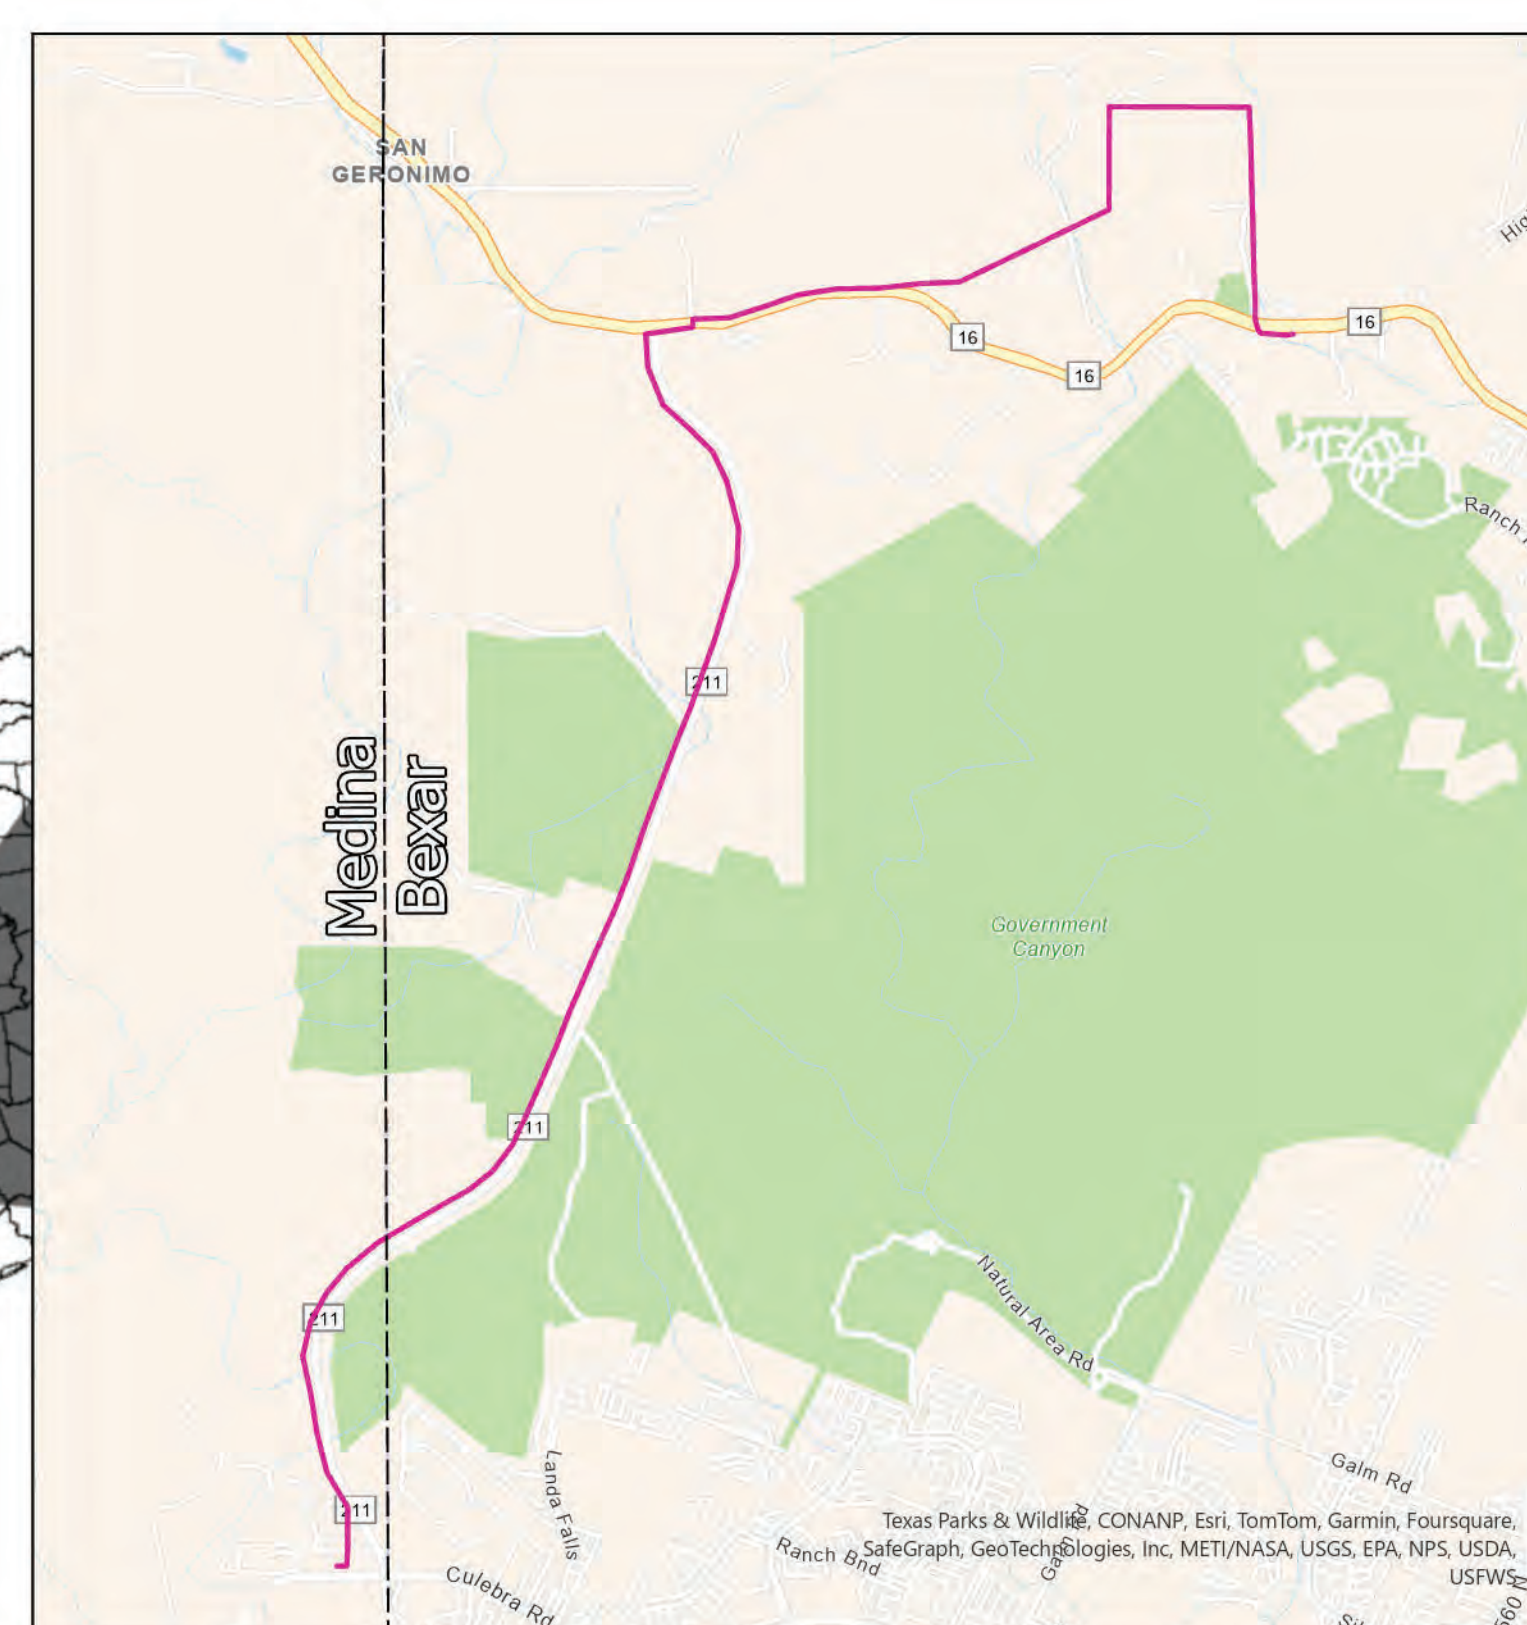

CPS Energy is the nation's largest municipally owned energy utility providing both natural gas and electric service. We serve more than 840,750 gas customers in and around San Antonio, the nation's seventh largest city. This map has been produced by CPS Energy for its own use. Accordingly, certain information, features or details may have been emphasized over others or may have been left out. CPS Energy does not warrant the accuracy of this map, either as to scale, accuracy or completeness.

### RANCHTOWN TO TALLEY RD

PROJECT FEATURES	
GRID INDEX	HABITABLE STRUCTURES
SEGMENTS	HABITABLE STRUCTURE #
PARCEL BOUNDARY	GRID PAGE #
138KV 50FT ADDITIONAL EASEMENT	COUNTY BOUNDARIES