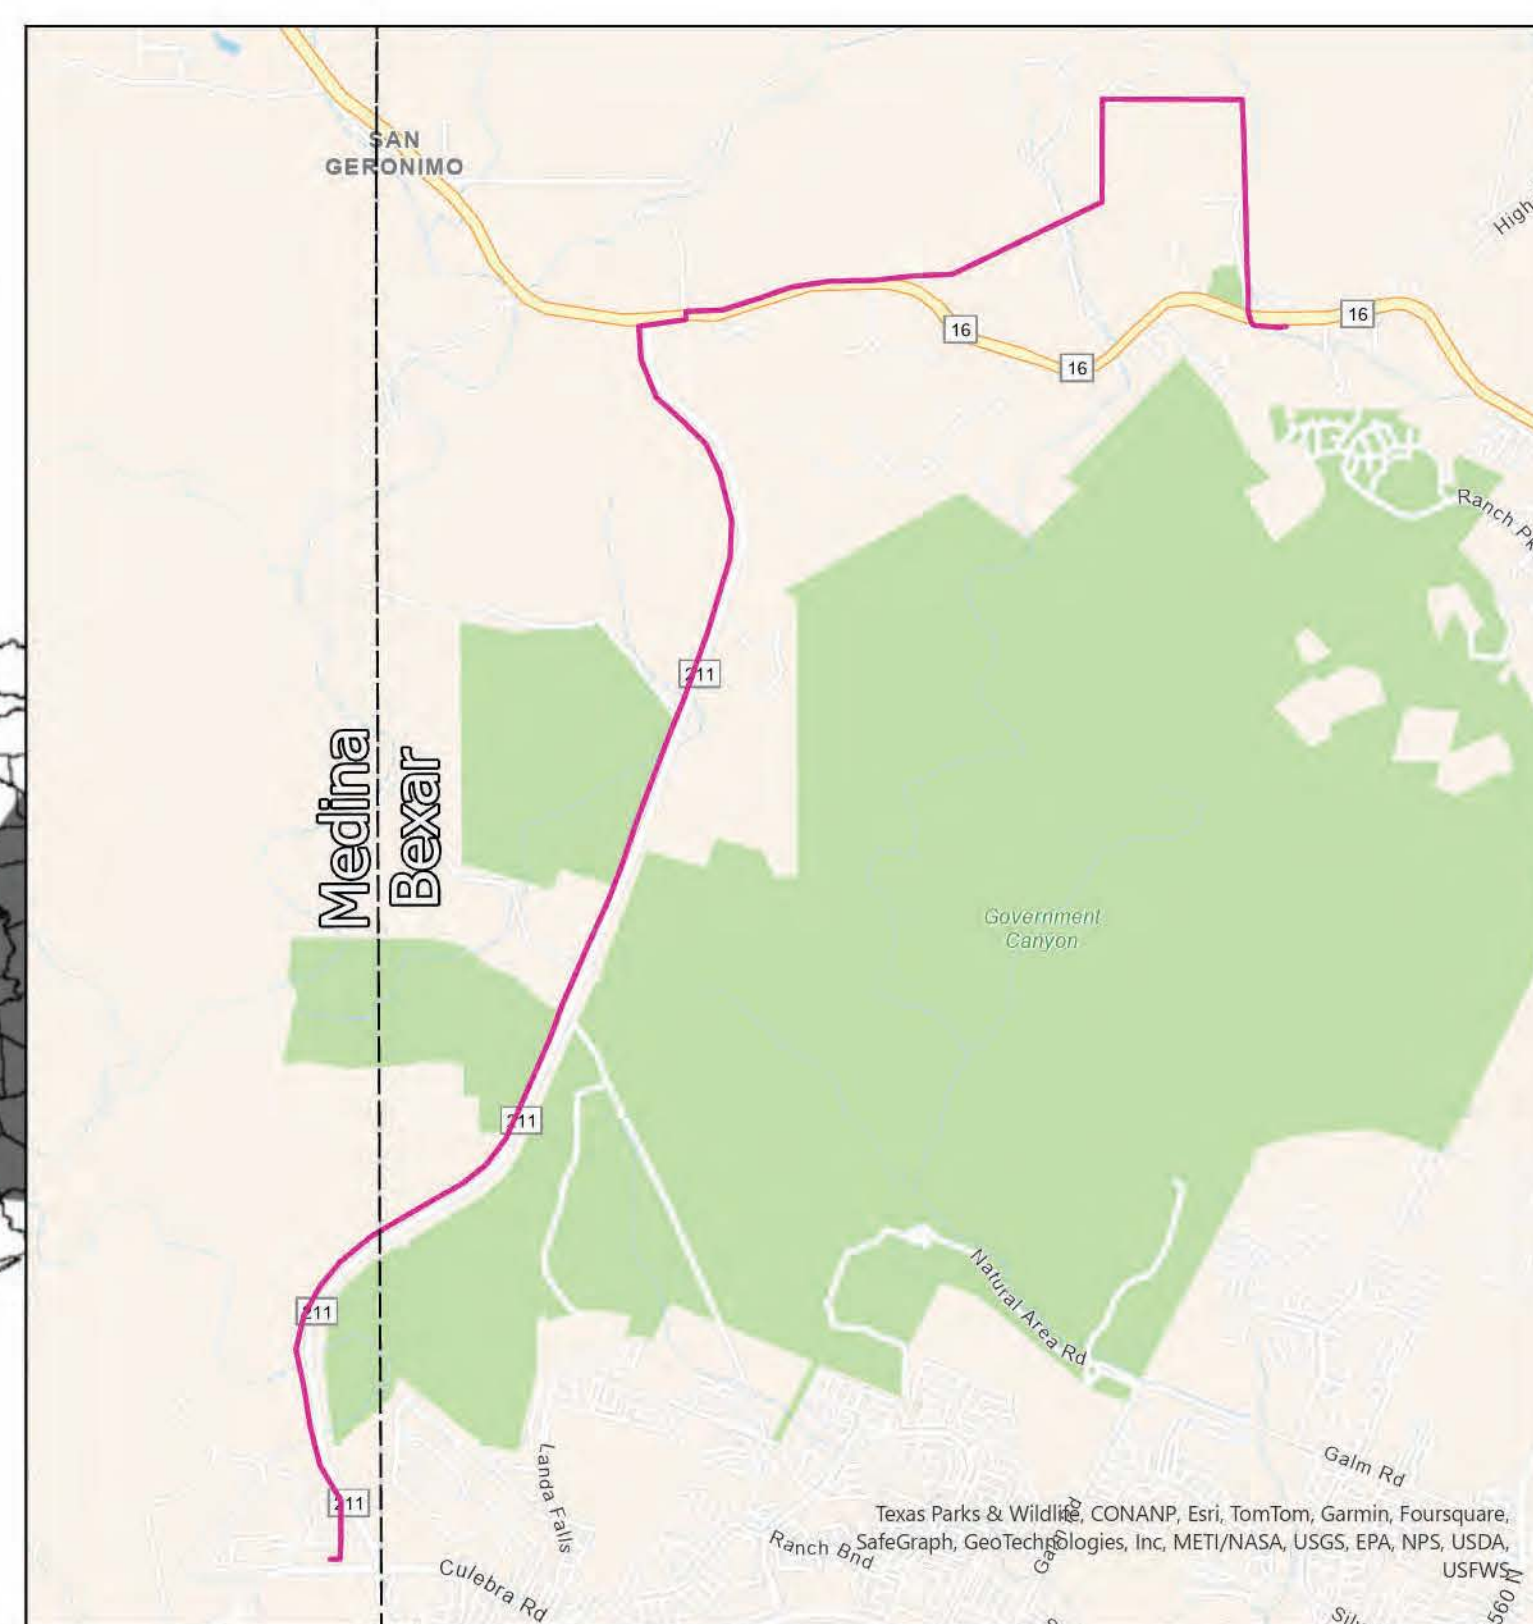

CPS Energy is the nation's largest municipally owned energy utility providing both natural gas and electric service. We serve more than 840,750 gas customers in and around San Antonio, the nation's seventh largest city. This map has been produced by CPS Energy for its own use. Accordingly, certain information, features or details may have been emphasized over others or may have been left out. CPS Energy does not warrant the accuracy of this map, either as to scale, accuracy or completeness.

Page Number: 5/16

RANCHTOWN TO TALLEY RD

PROJECT FEATURES	
GRID INDEX	HABITABLE STRUCTURES
SEGMENTS	HABITABLE STRUCTURE #
PARCEL BOUNDARY	GRID PAGE #
138KV 50FT ADDITIONAL EASEMENT	COUNTY BOUNDARIES